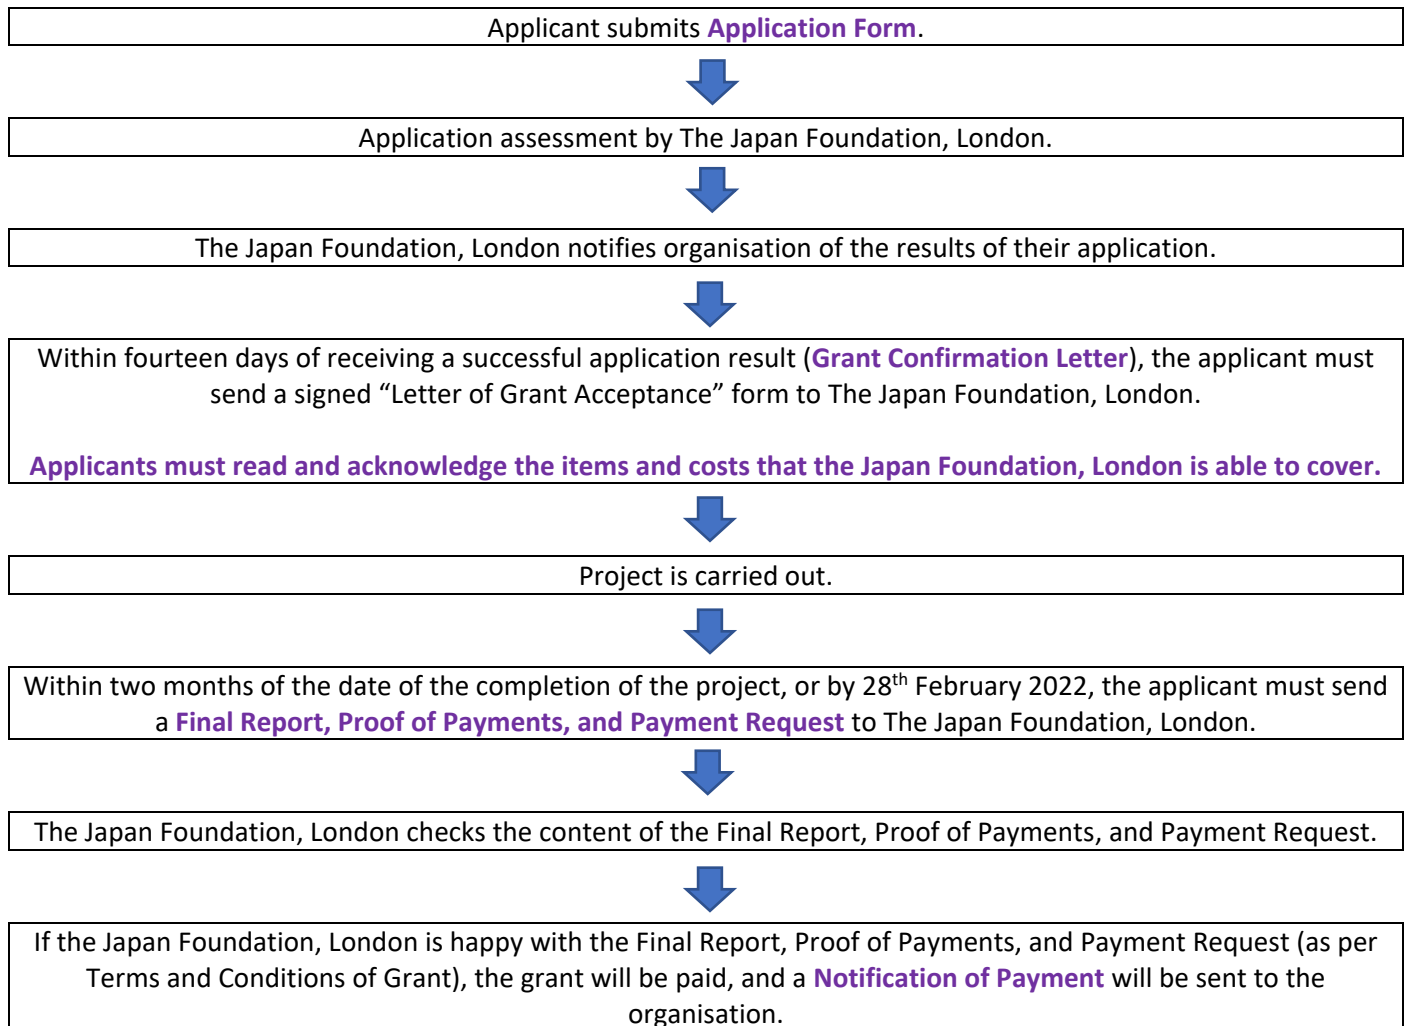

Japanese Language Local Project Support Programme

Grant Procedures Flowchart

- **If you have any questions about the above procedure, please contact us at:**
info.language@jpf.org.uk