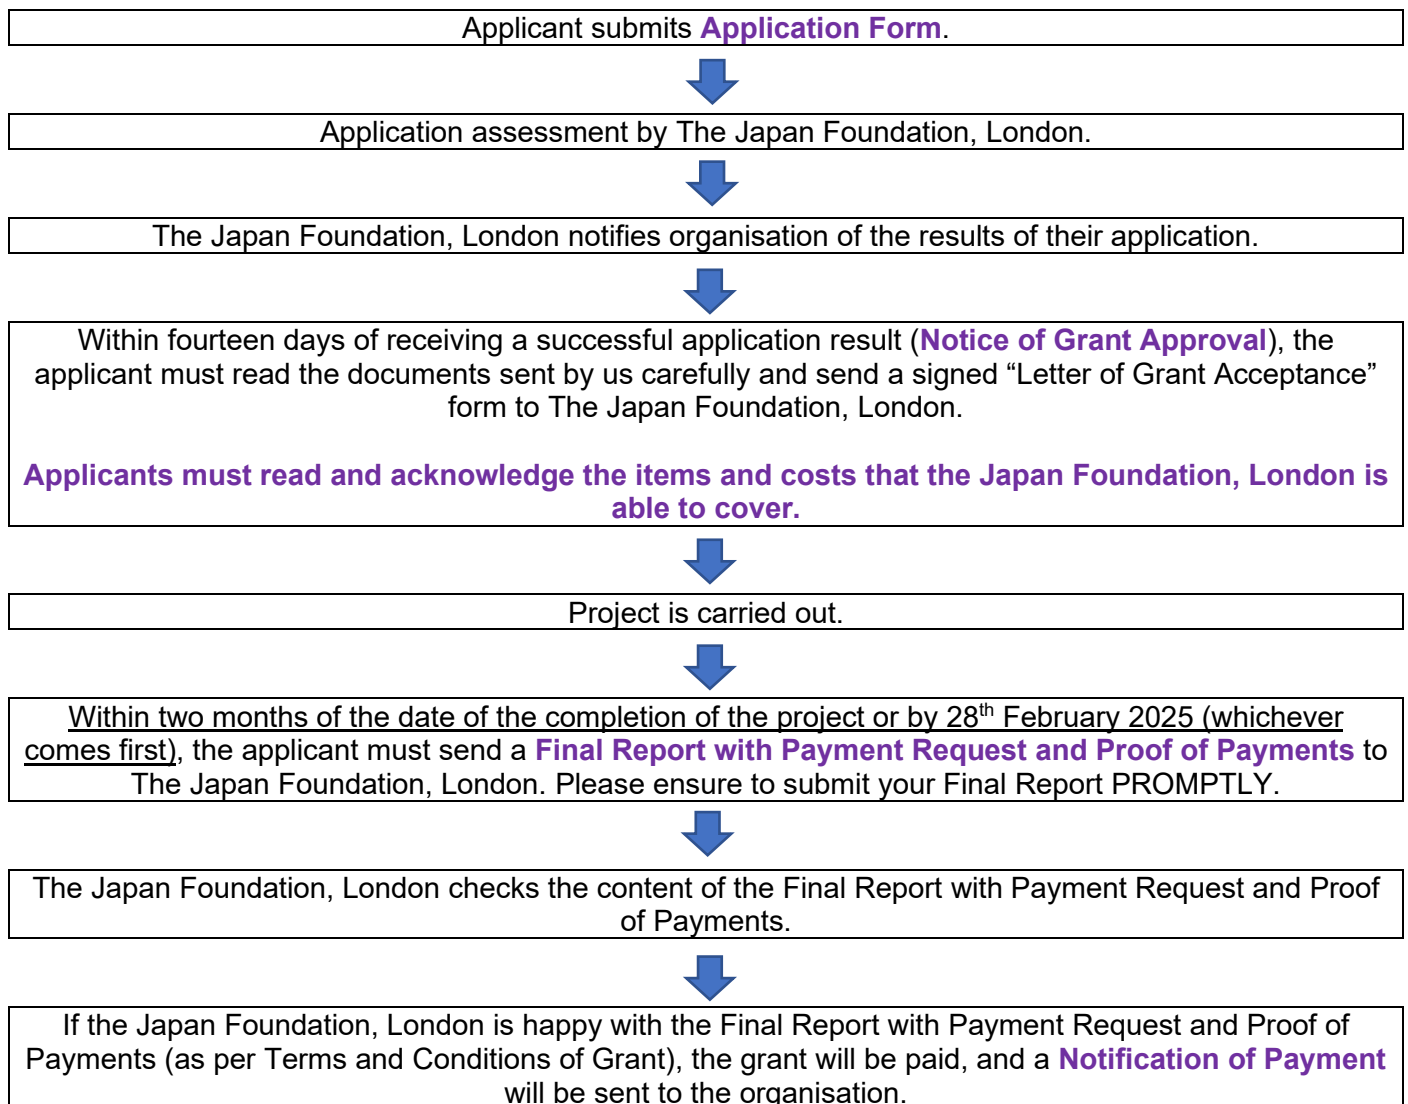

Japanese Language Local Project Support Programme

Grant Procedures Flowchart

- **If you have any questions about the above procedure, please contact us at:**
info.language@jpf.go.jp